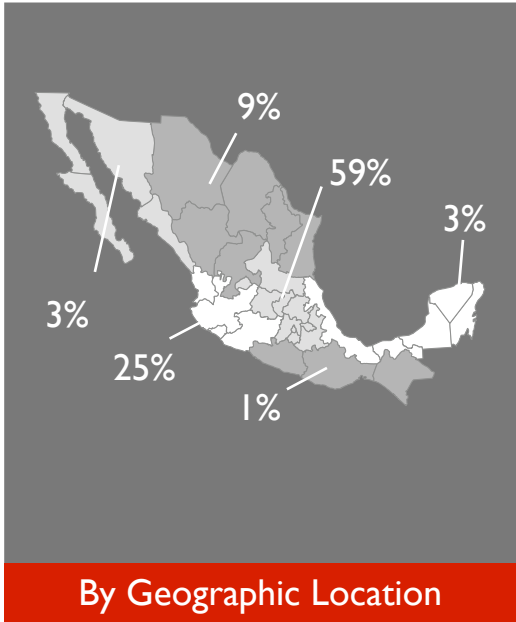

eValue Clients Profile

eValue clients are from every region in Mexico, belong to every industry classification, have different magnitudes and are of recent creation and of several years in operation.

Financial Valuation Services