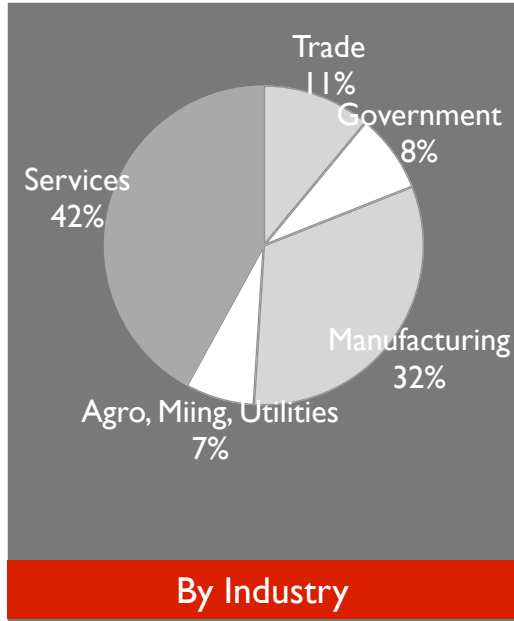

eValue Clients Profile

eValue clients are from every region in Mexico, belong to every industry classification, have different magnitudes and are of recent creation and of several years in operation.

Financial Valuation Services